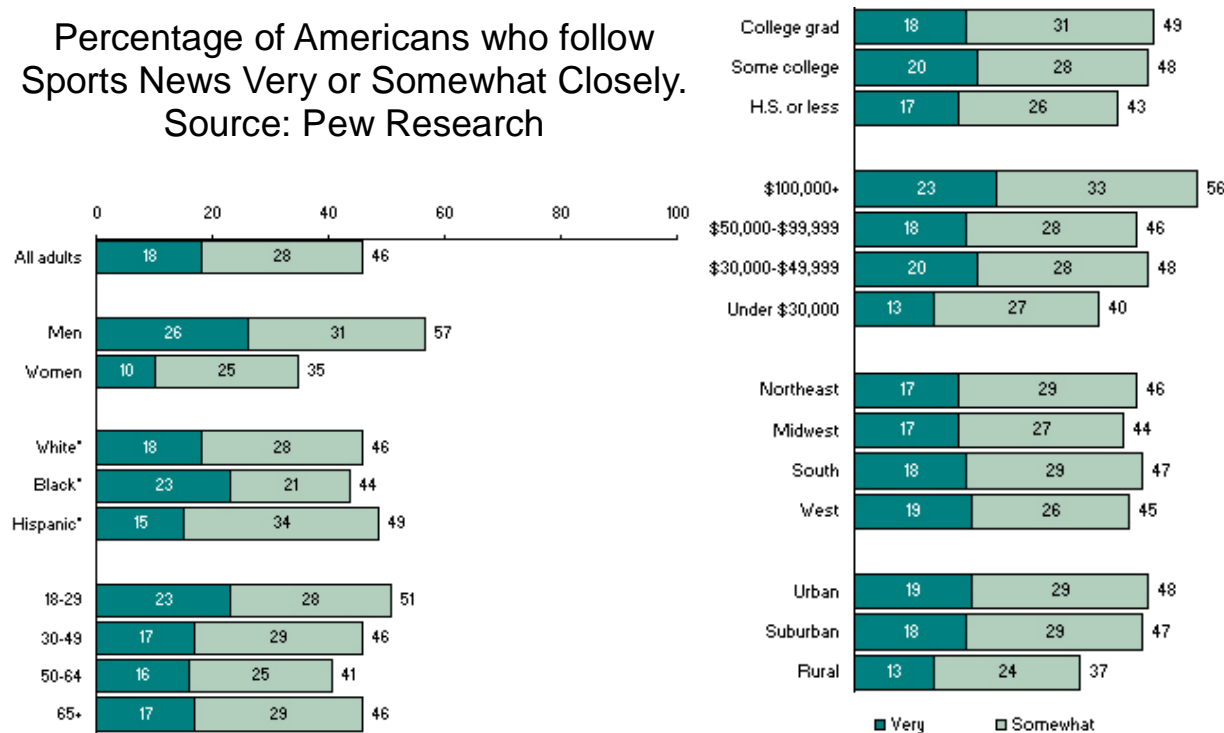

The Heart of New England's **PULSE**
WPKZ 105.3FM
WTKZ AM 1280
TALK • SPORTS • NEWS • INFORMATION

SPORTS RADIO

In the Heart of New England, Sports Programming attracts listeners of every group and attracts men especially well.

Percentage of Americans who follow Sports News Very or Somewhat Closely.
Source: Pew Research

Sports Radio Listener Facts:
(source WEEI)

- More men than women
- Very Strong 25-54
- Higher Household income
- More Managers
- More Professionals
- More Educated Consumers

According to WEEI, the typical listener/consumer is “A Dad with 2 kids and a mortgage.”

New England Sports such as Red Sox, the Celtics, the Patriots, the Bruins are Mass Appeal, transcending all demographic, socio-graphic and psychographic groups.

Central Broadcasting Company, LLC 762 Water Street, Fitchburg, MA 01420 Telephone: (978) 343-3766 Fax: (978) 345-6397

Website: WPKZ.net Email: Sales@WPKZ.net **RATES SUBJECT TO CHANGE WITHOUT NOTICE BUT GUARANTEED FOR TERM CONTRACTED.**