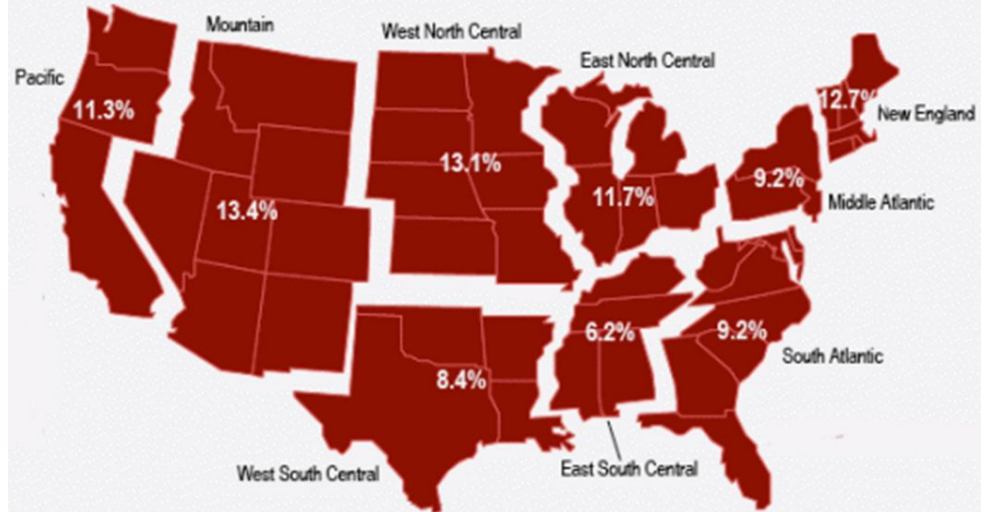

The Heart of New England's **PULSE**
WPKZ 105.3FM
WTKZ AM 1280
TALK • SPORTS • NEWS • INFORMATION

News/Talk Radio Statistics

Audience Composition News/Talk Mon-Sun., 6am-Mid.*

*Average of top 100 Radio Markets

News/Talk Radio Audience Share by Region

10.4% = National Average
 Mon-Sun, 6AM-Mid, Persons 12+, AQH Share

Weekly Hours Spent Listening by Demographic*

*News/Talk Format Mon-Sun. 6AM-Mid