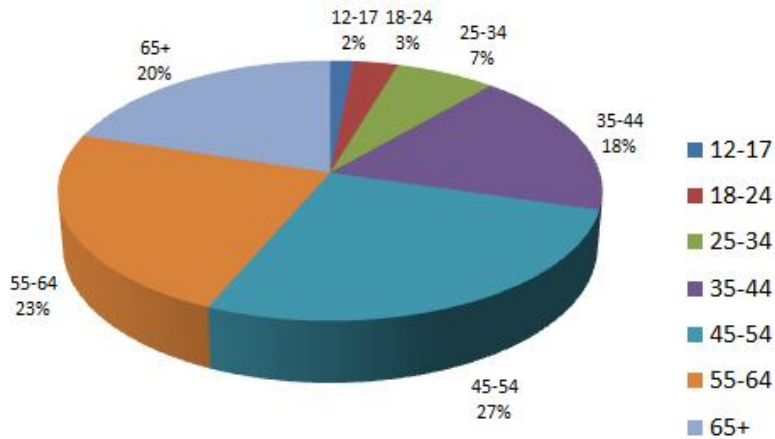

The Heart of New England's **PULSE**
WPKZ 105.3FM
WTKZ AM 1280
TALK • SPORTS • NEWS • INFORMATION

News/Talk Radio Statistics

Audience Composition News/Talk Mon-Sun., 6am-Mid.*

*Average of top 100 Radio Markets

News/Talk Radio Audience Share by Region

10.4% = National Average
 Mon-Sun, 6AM-Mid, Persons 12+, AQH Share

Weekly Hours Spent Listening by Demographic*

*News/Talk Format Mon-Sun. 6AM-Mid