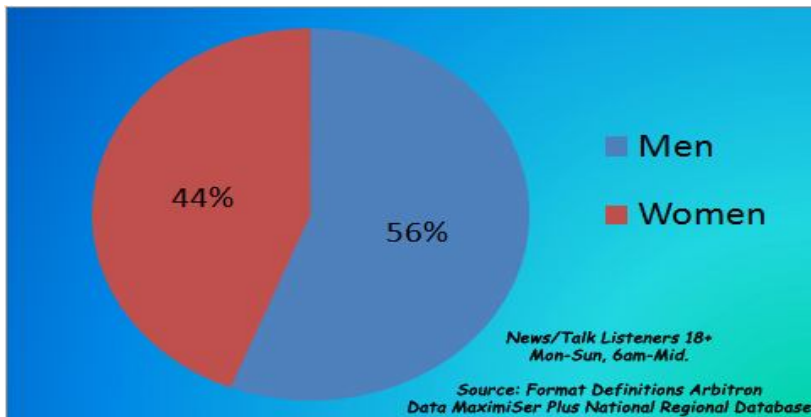

The Heart of New England's **PULSE**
WPKZ 105.3FM
WTKZ AM 1280
TALK • SPORTS • NEWS • INFORMATION

News/Talk Radio Statistics

Audience Composition News/Talk Mon-Sun., 6am-Mid.*

*Average of top 100 Radio Markets

News/Talk Radio Audience Share by Region

10.4% = National Average
 Mon-Sun, 6AM-Mid, Persons 12+, AQH Share

Weekly Hours Spent Listening by Demographic*

*News/Talk Format Mon-Sun. 6AM-Mid