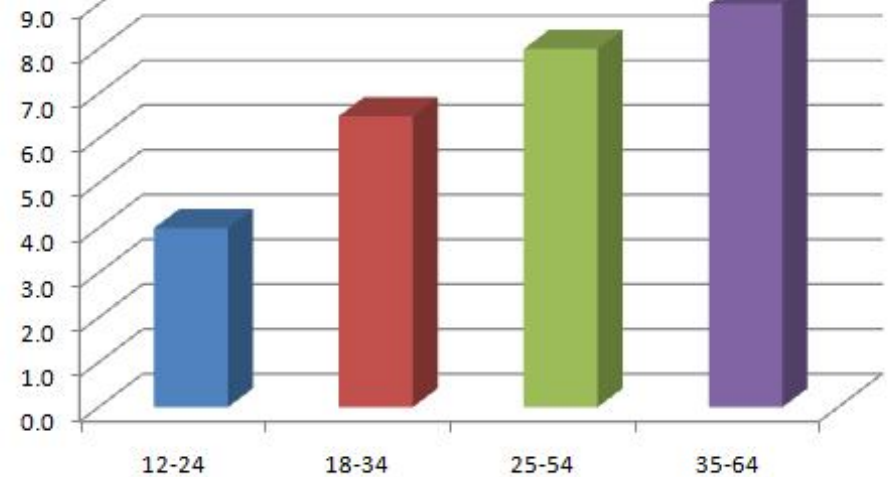

The Heart of New England's **PULSE**
WPKZ 105.3FM
WTKZ AM 1280
TALK • SPORTS • NEWS • INFORMATION

News/Talk Radio Statistics

Audience Composition News/Talk Mon-Sun., 6am-Mid.*

*Average of top 100 Radio Markets

News/Talk Radio Audience Share by Region

10.4% = National Average
 Mon-Sun, 6AM-Mid, Persons 12+, AQH Share

Weekly Hours Spent Listening by Demographic*

*News/Talk Format Mon-Sun. 6AM-Mid